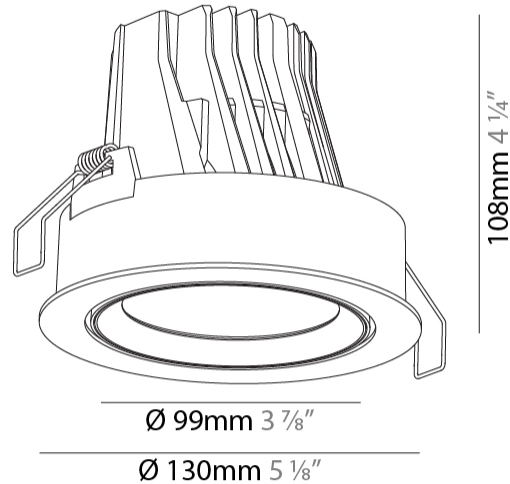

GENERAL

Series: Mechaniq Round
Brand: Prolicht
Division: Architectural
Mounting Type: Recessed
Mounting Location: Ceiling
Subcategory: Downlight

PHYSICAL

Shape: Round
Diameter (mm): 130
Diameter (in): 5 1/8
Height (mm): 108
Height (in): 4 1/4
Ceiling Thickness (mm): 10 / 12.5 / 15
Ceiling Thickness (in): 3/8 or 1/2 or 9/16
Min. Recessing Depth (mm): 130
Min. Recessing Depth (in): 5 1/8
Light Distribution: Adjustable / Downlight
Weight (kg): 0.707
Weight (lbs): 1.56
Fixture Finish: SSR / BKV / CWI / CRY / HAB / UFT / ITA / RUA / FTG / MYG / LOD / PUS / FRO / FUP / KIA / POP / BLS / SPG / MEY / GOH / GUM / CHC / COM / ABZ / JAG / OBR / MOS / ROR
Fixture Material: Aluminum Die Cast
Cut-out Measurements: 120mm / 4 3/4"

ELECTRICAL

Lamp Type: LED (Zhaga Standard)
Input Wattage (W): 28.6
Total Output Wattage (W): 26
Dimming: Tri-Mode (Non-Dimming and Phase Dimming (120Vac only) and 0-10V Dimming)
Driver Included: No
Driver Location: Recessed Housing
Driver Type: Constant Current - Universal
Driver Class: Class 2
Housing: See components
Input Voltage (V): 120 - 277
Constant Current (MA): 700

LED

Number of LEDs: 1
Color Temperature (°K): 2700 / 3000 / 3500 / 4000
Max. Delivered Lumen (lm): 2960 / 3030 / 3185 / 3250
CRI: >90 CRI
Lamp Life (hrs): 50000

OPTICAL

Reflector: 18 / 26 / 40
Adjustability: Rotational 355°; Tilt 30°

RATINGS AND CERTIFICATIONS

Certified By: Certified for North American Standards
IP rating: IP20