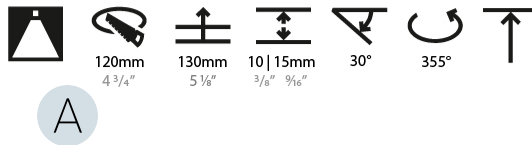

GENERAL

Series: Mechaniq Round
Brand: Prolicht
Division: Architectural
Mounting Type: Recessed
Mounting Location: Ceiling
Subcategory: Downlight

PHYSICAL

Shape: Round
Diameter (mm): 130
Diameter (in): 5 1/8
Height (mm): 108
Height (in): 4 1/4
Ceiling Thickness (mm): 10 / 12.5 / 15
Ceiling Thickness (in): 3/8 or 1/2 or 9/16
Min. Recessing Depth (mm): 130
Min. Recessing Depth (in): 5 1/8
Light Distribution: Adjustable / Downlight
Weight (kg): 0.707
Weight (lbs): 1.56
Fixture Finish: SSR / BKV / CWI / CRY / HAB / UFT / ITA / RUA / FTG / MYG / LOD / PUS / FRO / FUP / KIA / POP / BLS / SPG / MEY / GOH / GUM / CHC / COM / ABZ / JAG / OBR / MOS / ROR
Fixture Material: Aluminum Die Cast
Cut-out Measurements: 120mm / 4 3/4"

ELECTRICAL

Lamp Type: LED (Zhaga Standard)
Input Wattage (W): 28.6
Total Output Wattage (W): 26
Dimming: Tri-Mode (Non-Dimming and Phase Dimming (120Vac only) and 0-10V Dimming)
Driver Included: No
Driver Location: Recessed Housing
Driver Type: Constant Current - Universal
Driver Class: Class 2
Housing: See components
Input Voltage (V): 120 - 277
Constant Current (MA): 700

LED

Number of LEDs: 1
Color Temperature (°K): 2700 / 3000 / 3500 / 4000
Max. Delivered Lumen (lm): 2960 / 3030 / 3185 / 3250
CRI: >90 CRI
Lamp Life (hrs): 50000

OPTICAL

Reflector: 18 / 26 / 40
Adjustability: Rotational 355°; Tilt 30°

RATINGS AND CERTIFICATIONS

Certified By: Certified for North American Standards
IP rating: IP20