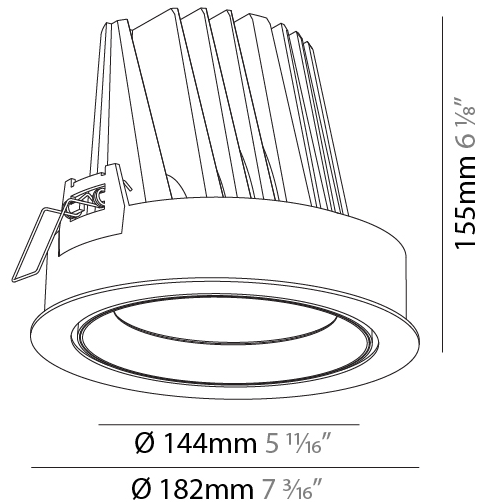

RATINGS AND CERTIFICATIONS

Certified By: Certified for North American Standards
IP rating: IP20